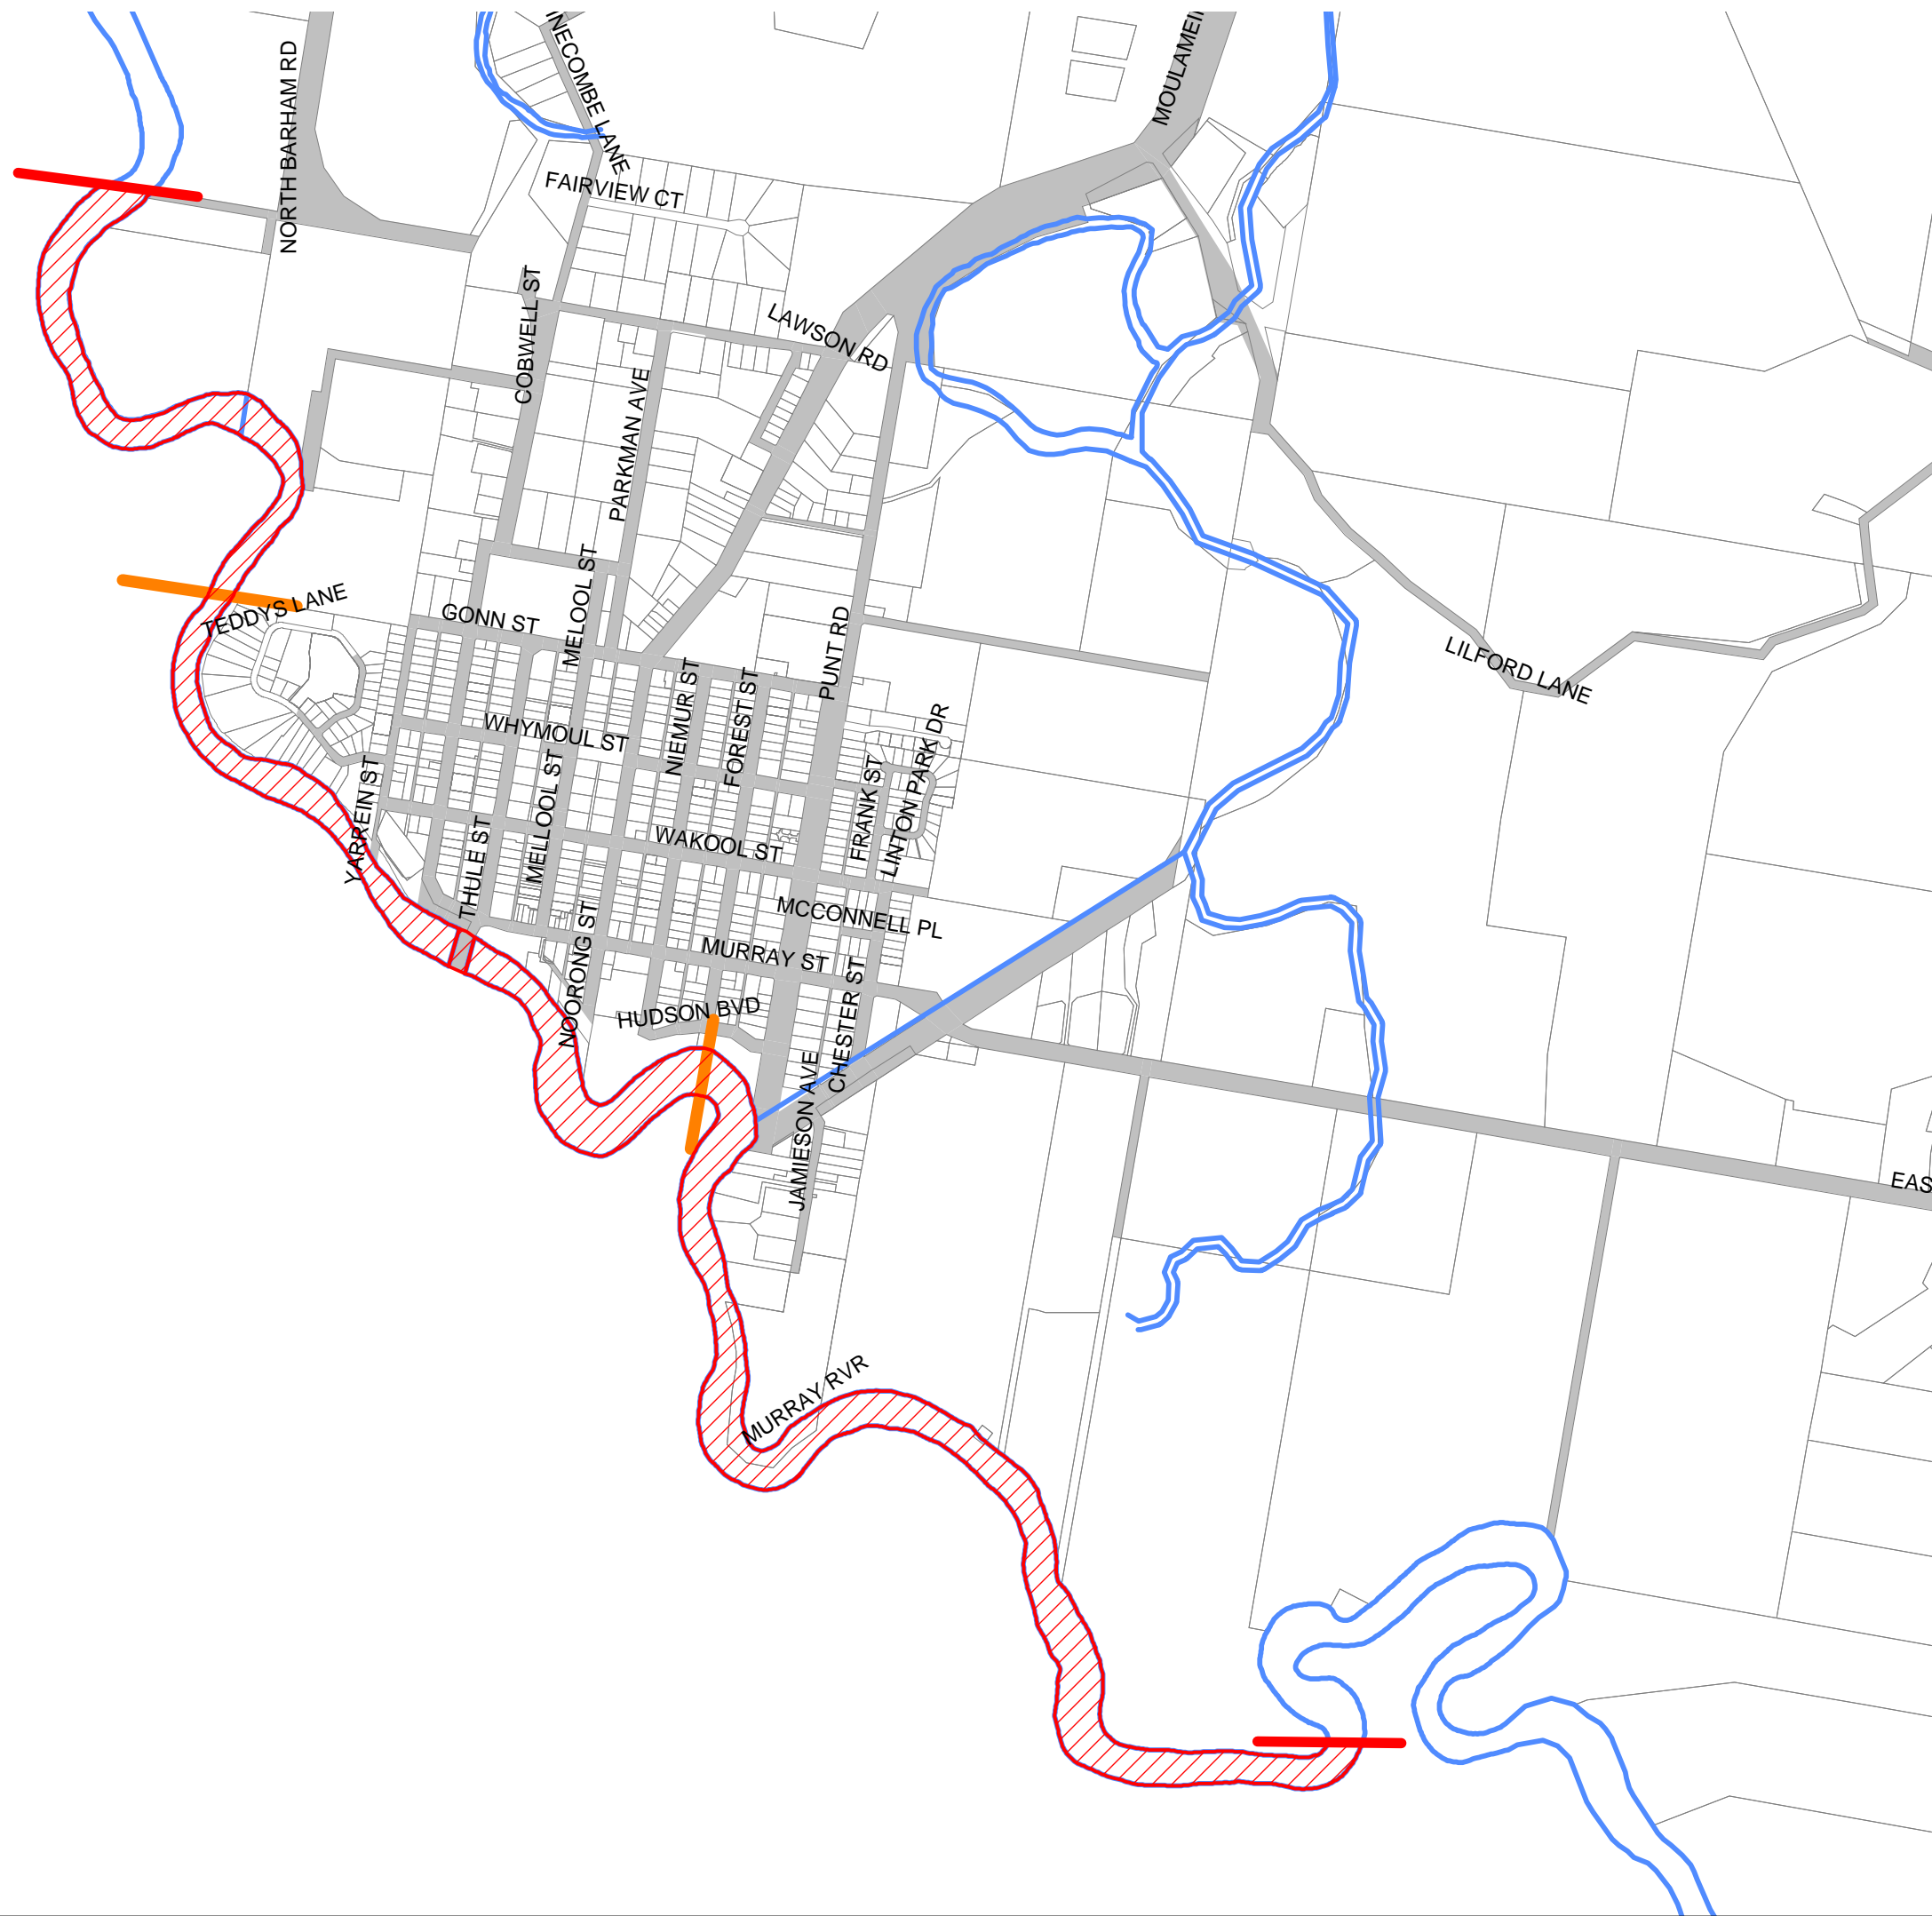

**Wakool Development Control Plan 2013**

**Mooring Exclusion Zone - Barham**

LGA Boundary

Roads Legend

Lot Boundary

Watercourse

Mooring Exclusion Zone Policy 14.1 (Revoked)

Mooring Exclusion Zone DCP 2013

Boundary

Zone